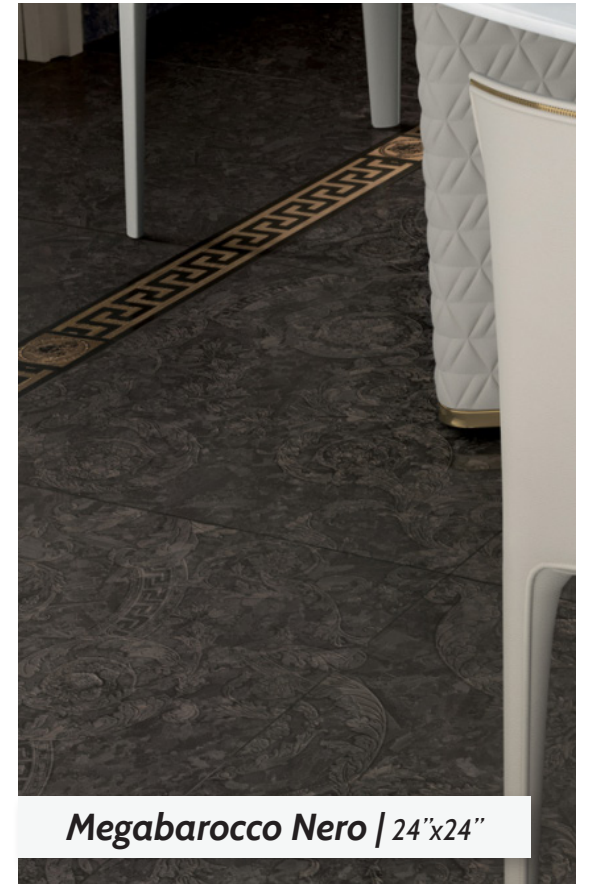

VERSACE METEORITE

Wayne Tile Company

VERSACE
CERAMICS

waynetile.com

Made in **ITALY**