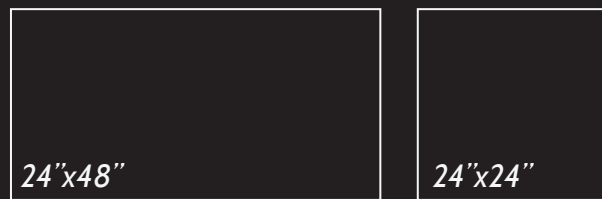

Megabarocco Bianco | 24"x24"

VERSACE METEORITE

Megabarocco Nero | 24"x24"

Wayne Tile Company

VERSACE
CERAMICS

waynetile.com

Made in **ITALY**

VERSACE METEORITE

PORCELAIN TILE

Nero | 24"x48" & Nero Fascia Greca | 4"x24"

TECHNICAL DATA

Thickness	7 mm
Shade Variation	V3
Finish	Matte
Frost Resistant	Yes
Breaking Strength	≥ 1300 N
Water Absorption	≤ 0.5%

LEAD TIME
In Stock/Quick Ship

SIZES

1"x24" Fascia

Wayne Tile
Company

COLORS

Bianco

Megabarocco Bianco

Bianco Fascia Greca

Bianco Tozzetto Medusa